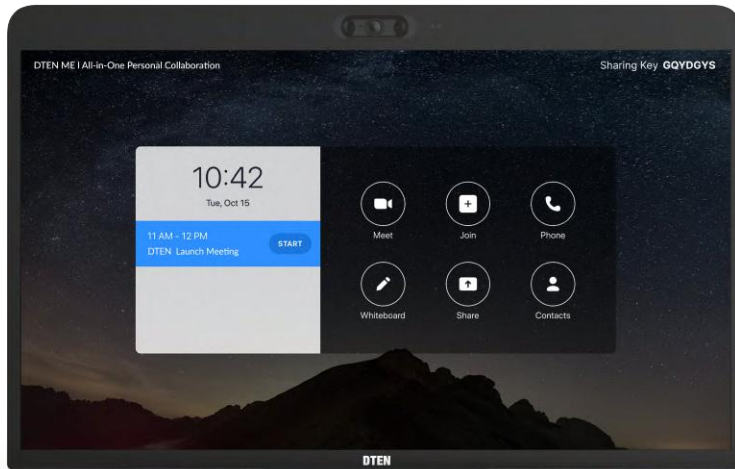

SPECIFICATIONS

All-in-One
Personal Collaboration device for Zoom

PRODUCT	DTEN Me
SOFTWARE	DTEN OS
ALL-IN-ONE	Multi-Touch Display 3-Camera Array 8-Microphone Array Integrated Speakers
DISPLAY	LED 27" 1080p 16:9 Capacitive Touch Screen Display
ROOM SIZE	Up to 16 x 16 ft (5 x 5m)
CAMERA SYSTEM	3 Camera Array Horizontal Field of View (HFOV): 160 Degrees Combined Camera Distance: Up to 16ft
AUDIO SYSTEM	8-Microphone Array Microphone Pickup Range 0-16 ft Integrated Stereo Speakers Acoustic Echo Cancellation Automatic Gain Control (AGC) Automatic Noise Reduction

INPUTS AND OUTPUTS	HDMI in x 1 Ethernet LAN (RJ45) x 1
POWER	100 to 240 VAC, 50 to 60 Hz
VESA	VESA Mounting Adaptor (Not included) Compatible with both 75x75mm and 100x100mm
PRODUCT DIMENSIONS	24.25 x 15.4 x 4.1 in (616mm x 391mm x 104mm)
PRODUCT WEIGHT	14.33lb (6.5kg)
PACKAGE DIMENSIONS	73.4 x 44.7 x 7.7 in (186.5 x 113.5 x 19.5 cm)
OPERATING TEMPERATURE AND HUMIDITY	Operating Temperature 0°C to 40°C Storage Temperature -10°C to 60°C Operating Humidity 20% to 80% RH Storage Humidity 10% to 60% RH
LANGUAGE SUPPORT	English * Additional languages to be supported in future software release